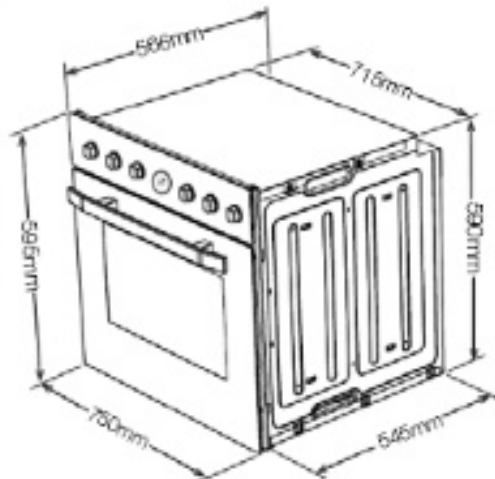

NEILPERRY
KITCHEN

by **omega**

75cm Electric Oven with Individual Element Control

NPO75

AESTHETICS

Finish:	Stainless steel
Door type/glazing:	Triple glazed
Type of controls:	Knob controls
Number of controls:	Six

SPECIFICATIONS

Type of oven:	Electric
Oven category size:	75cm
Oven capacity (net):	84 litres
Clock function:	No
Timer function:	Manual
Number of shelf positions:	9
Easy view:	Yes
Top element:	Yes
Bottom element:	Yes
Fan element:	Yes
Rotisserie function:	Yes
Maximum temperature (°C):	300°C
Light:	Yes
Installation type:	Built-in or under bench
Maximum current:	28 amps
Power:	6.4kW
Connection:	Hardwired
Warranty:	6 years

ACCESSORIES

Baking tray:	Yes
Grill pan:	Yes
Grill insert:	Yes
Grill handle:	Yes
Telescopic runners:	Yes
Rotisserie rack:	Yes
Rotisserie:	Maximum loading weight 3.0KG

DIMENSIONS FOR A FLUSH FIT

Overall dimensions (mm):	750W x 595H x 566D
Cut-out dimensions (mm):	752W x 597H
Weight (kg):	55

FEATURES

Individual element control
High power
Made in Italy

NB: Drawings are not to scale - they are to assist only. WARNING: technical specifications and product sizes can be varied by the manufacturer without notice. Cut-outs for appliances should only be by physical product measurements. The above information is indicative only.