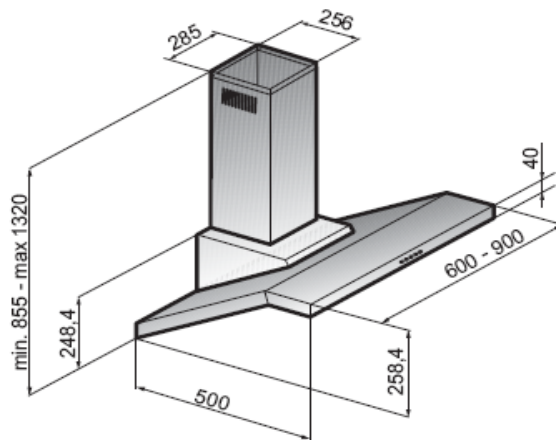

## 60cm Wall Mounted Stainless Steel Reverse Sheer Rangehood

NPR60

### DIMENSIONS

Overall dimensions (mm): 1320H x 600W x 500D

### SPECIFICATIONS

Profile type:	Reverse Sheer
Size:	60cm
Installation type:	Wall-mounted
Airflow (net):	861m <sup>3</sup> /hr
Airflow (gross):	Up to 1.000m <sup>3</sup> /hr
Number of motors:	One
Watts of motor:	250W
Speed:	3 speeds + timer
Carbon filter:	Yes
Filtration:	2 x baffle filters
Lighting:	2 x 1.5W LED
Noise level (DB):	54 - 71dBA
Air extraction:	Ducted or recirculating
Air Outlet diameter:	150 mm
Maximum current:	10 amps
Connection:	220/240V, 50/60Hz
Warranty:	6 years