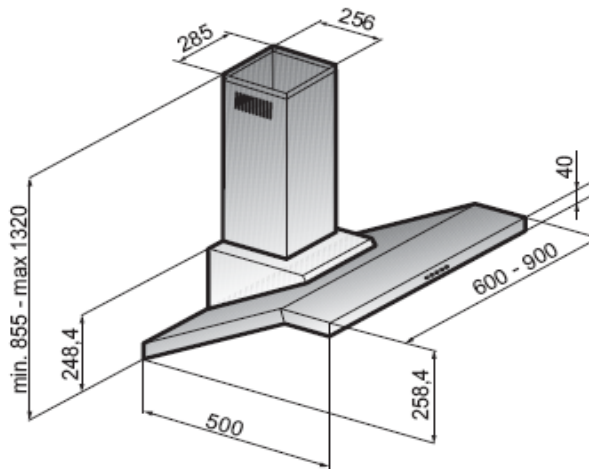

NEILPERRY
KITCHEN

by **omega**

90cm Wall Mounted Stainless Steel Reverse Sheer Rangehood

NPR90

AESTHETICS

Finish:	Stainless steel
Front rail:	No
Extension flue:	No
Control type:	Backlit push buttons

DIMENSIONS

Overall dimensions (mm): 1320H x 900W x 500D

FEATURES

High airflow
Carbon filters
Made in Italy

SPECIFICATIONS

Profile type:	Reverse Sheer
Size:	90cm
Installation type:	Wall-mounted
Airflow (net):	861m ³ /hr
Airflow (gross):	Up to 1,000m ³ /hr
Number of motors:	One
Watts of motor:	250W
Speed:	3 speed + timer
Carbon filter:	Yes
Filtration:	3 x baffle filters
Lighting:	2 x 1.5W LED
Noise level (DB):	54 - 71dBA
Air extraction:	Ducted or recirculating
Air Outlet Diameter:	150 mm
Maximum current:	10 amps
Connection:	220/240V, 50/60Hz
Warranty:	6 years

NB: Drawings are not to scale - they are to assist only. WARNING: technical specifications and product sizes can be varied by the manufacturer without notice. Cut-outs for appliances should only be by physical product measurements. The above information is indicative only.